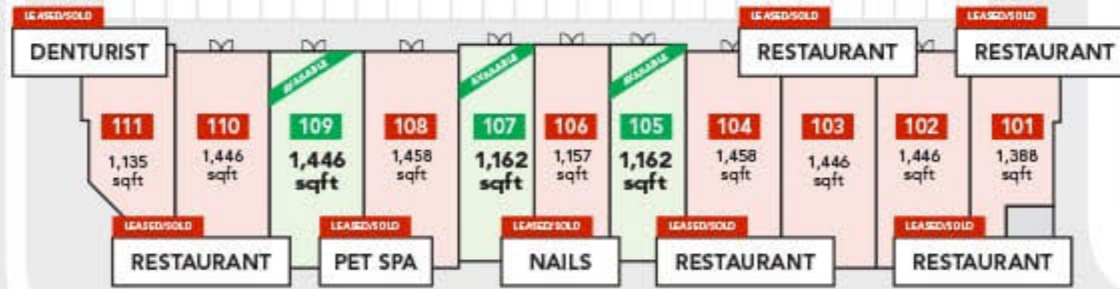

ONLY 6 UNITS REMAINING!

Available for possession **TODAY!**
Contact us today 780-909-3764

Cartmell Place

Chappelle Vista

41st Avenue

C BUILDING C 14,700 sqft
3 units available!

B BUILDING B 6,800 sqft
2 units available!

A BUILDING A 36,000 sqft
1 unit available!