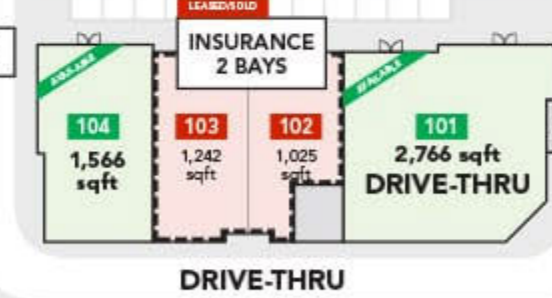

ONLY 6 UNITS REMAINING!

Available for possession **TODAY!**
Contact us today 780-909-3764

Cartmell Place

Chappelle Vista

41st Avenue

C BUILDING C 14,700 sqft
3 units available!

B BUILDING B 6,800 sqft
2 units available!

A BUILDING A 36,000 sqft
1 unit available!